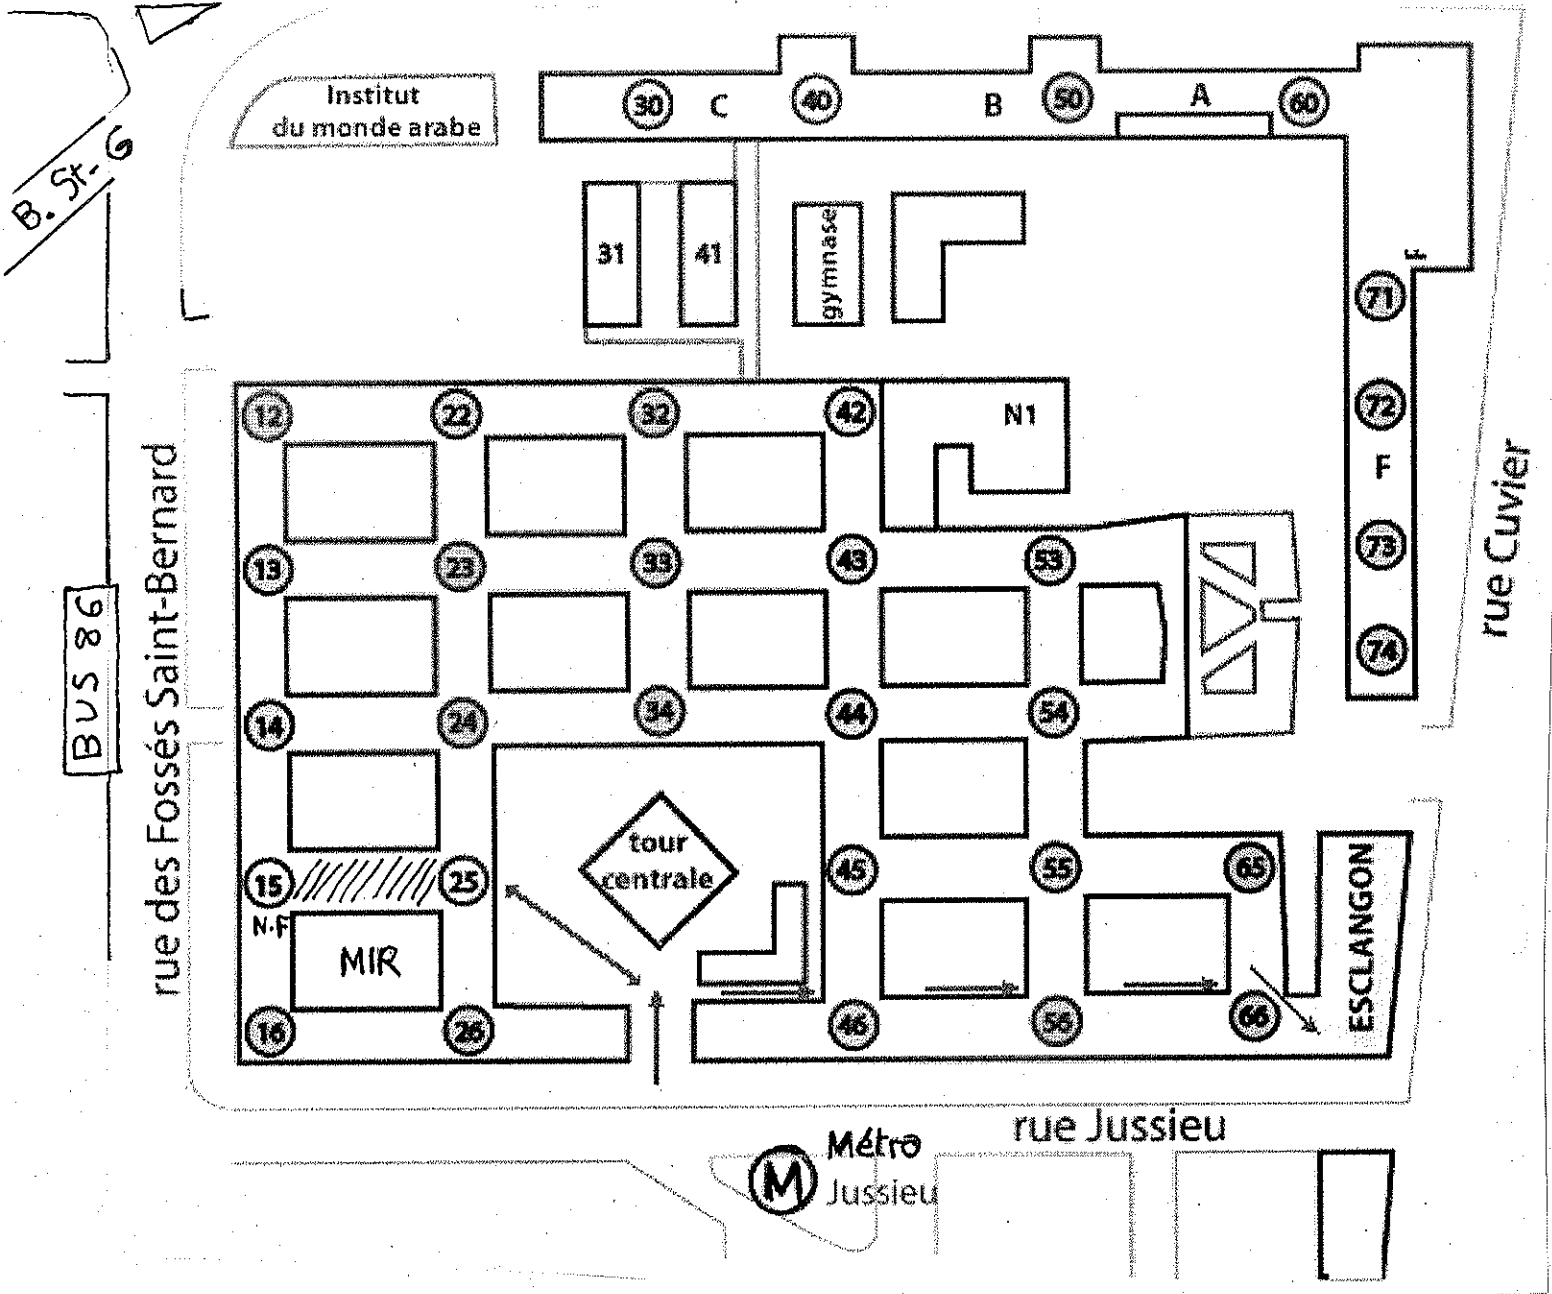

# JUSSIEU CAMPUS MAP

(Zilber-Pink Summer School, 25th June - 5th July 2012)

RIVER SEINE

quai Saint-Bernard

**Esclangon**= Building where all lectures take place (Amphitheatre Astier)

**MIR** = Math. Library and (above) lunch restaurant

**Tour centrale**= Tower Zamansky (réception on Wednesday 4th July)

**15-25**= Number Theory group offices (4th floor)

**N.F** = 15-16-4-02, Office of Nadine Fournaiseau (administration of the Summer School)

**Bus 86** = coming from CISP, bus stop «Institut du Monde Arabe» (IMA) ; going to CISP, bus stop on Boulevard Saint-Germain (B.St-G)